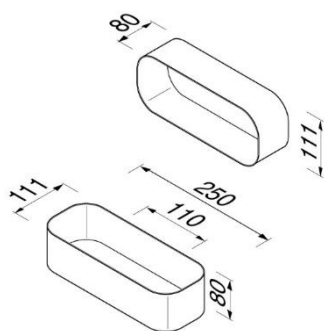

Frame Collection

918901-06

Multibasket/Shelf, black

- Material: High quality plastic
- Black textured surface outside and high gloss surface with draining slot inside
- Removable
- The same product can be used as a shelf or as a basket
- Concealed fixing
- Incl. mounting set
- Guarantee period: 15 years

111x250x80 mm

Quality is in our DNA. Our accessories last a bathroom life and are found in the world's best-known hotels and largest cruise ships, where the products are used intensively and where our accessories have to meet high requirements when it comes to functionality, design, installation and ease of use. Coram reserves the right to change product specification.