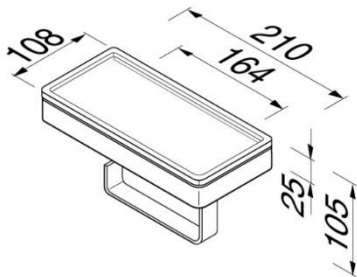

## Frame Collection

918824-02-06

Toilet roll holder with shelf

- Material: Brass
- Finish: Chrome plating
- Black inlay with textured surface and toilet roll holder
- Removable and reversible inlay
- Toilet roll holder can be left or right version
- Concealed fixing
- Incl. mounting set
- Guarantee period: 15 years

210x108x105 mm

Quality is in our DNA. Our accessories last a bathroom life and are found in the world's best-known hotels and largest cruise ships, where the products are used intensively and where our accessories have to meet high requirements when it comes to functionality, design, installation and ease of use. Coram reserves the right to change product specification.