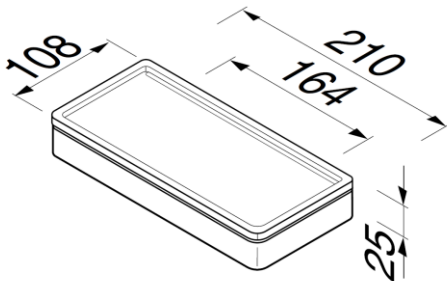

## Frame Collection

918804-02-06  
Universal Shelf

- Material: Brass
- Finish: Chrome plating
- Black inlay with textured surface and draining slot
- Removable inlay
- Concealed fixing
- Incl. mounting set
- Guarantee period: 15 years

210x108x25 mm

Quality is in our DNA. Our accessories last a bathroom life and are found in the world's best-known hotels and largest cruise ships, where the products are used intensively and where our accessories have to meet high requirements when it comes to functionality, design, installation and ease of use. Coram reserves the right to change product specification.