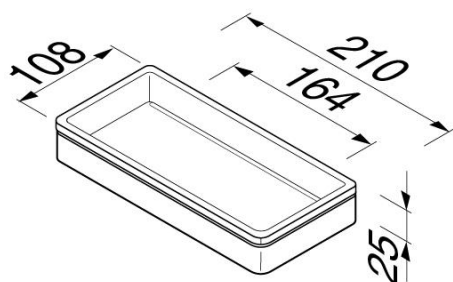

Frame Collection

918802-02-06

Shelf with rim

- Material: Brass
- Finish: Chrome plating
- Black inlay with textured surface and draining slot
- Removable inlay
- Concealed fixing
- Incl. mounting set
- Guarantee period: 15 years

210x108x25 mm

Quality is in our DNA. Our accessories last a bathroom life and are found in the world's best-known hotels and largest cruise ships, where the products are used intensively and where our accessories have to meet high requirements when it comes to functionality, design, installation and ease of use. Coram reserves the right to change product specification.