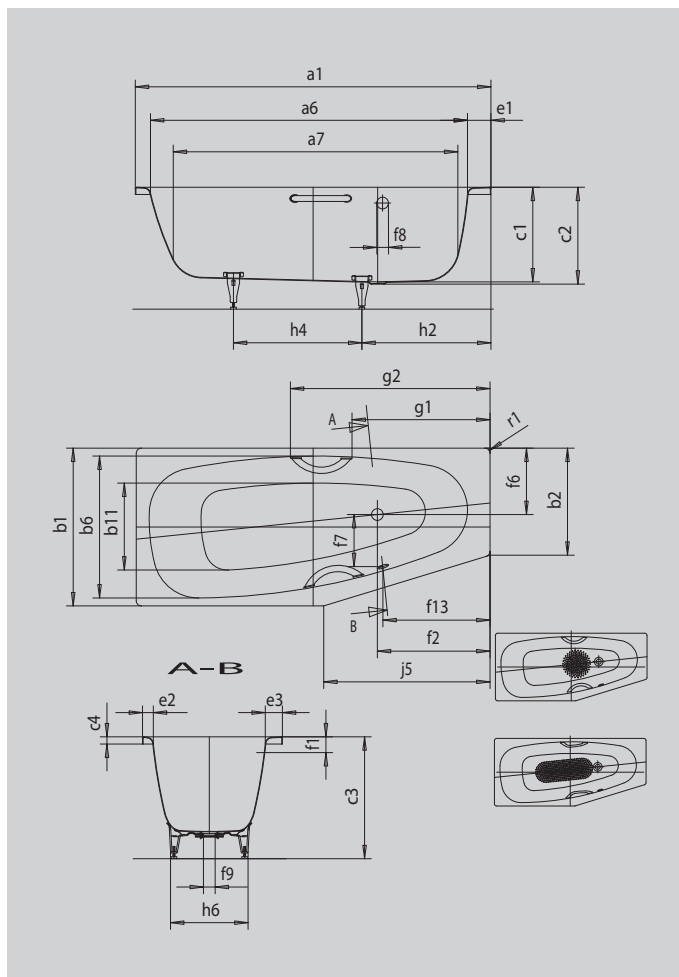

MINI RIGHT MINI STAR RIGHT

- one-seater bath with side overflow
- economic water consumption thanks to its tapering interior contours
- special shape is ideal for small bathrooms
- also available with grips
- made of KALDEWEI steel enamel

Similar illustration

Model		830
External length	a ₁	1570 mm
Internal length (top)	a ₆	1410 mm
Internal length (bottom)	a ₇	1250 mm
External width	b ₁	750 mm
External width	b ₂	500 mm
Internal width (top)	b ₆	600 mm
Internal width (bottom)	b ₁₁	360 mm
Depth inside	c ₁	420 mm
Depth incl. waste hole	c ₂	430 mm
Height with feet	c ₃	550 - 570 mm
Height of rim	c ₄	32 mm
Width of rim long side	e ₃	70 mm
Width of rim (foot end; long side)	e ₁ , e ₂	100; 60 mm
Distance top edge to centre of overflow hole	f ₁	70 mm
Distance bath edge to centre of waste hole	f ₂	500 mm
Waste hole off-centre	f ₆	320 mm
Distance centre of waste hole to centre of overflow hole	f ₇	246 mm
Diameter of overflow hole	f ₈	Ø 52 mm
Diameter of waste hole	f ₉	Ø 52 mm
Distance bath edge to centre of overflow hole	f ₁₃	475 mm
Distance foot end of bath edge to centre of foot	h ₂	570 mm
Distance between the feet	h ₄	490 mm
Width of feet max.	h ₆	430 mm
Length of narrow side	j ₅	820 mm
External radius	r ₁	23 mm
Water volume		110 l
Net weight		52 kg
Diameter of anti-slip		Ø 288 mm
Full anti-slip		600 x 220 mm