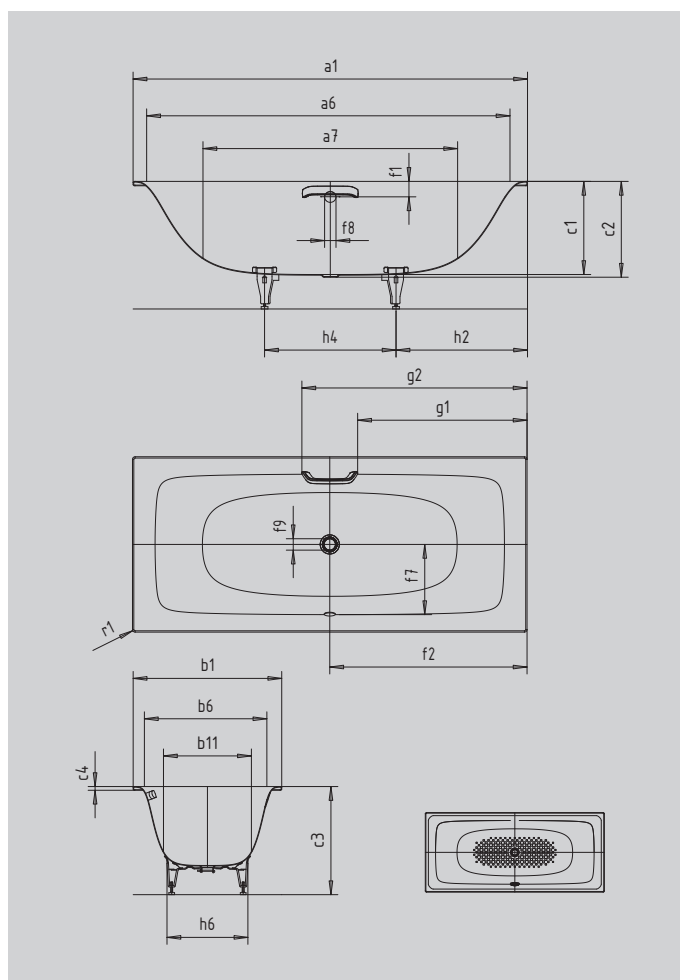

SILENIO

- flowing form integrates harmoniously in your bathroom
- its ergonomically fluid interior is designed for relaxed bathing
- versatile for any installation situation
- also available with grip on one side
- bathing with a friend: two identical back rests and centrally positioned waste
- made of KALDEWEI steel enamel
- designed by Anke Salomon

Similar illustration

Model		674
External length	a ₁	1700 mm
Internal length (top)	a ₆	1576 mm
Internal length (bottom)	a ₇	1112 mm
External width	b ₁	750 mm
Internal width (top)	b ₆	626 mm
Internal width (bottom)	b ₁₁	423 mm
Depth inside	c ₁	400 mm
Depth incl. waste hole	c ₂	410 mm
Height with feet	c ₃	544 - 583 mm
Height of rim	c ₄	20 mm
Distance top edge to centre of overflow hole	f ₁	70 mm
Distance bath edge to centre of waste hole	f ₂	850 mm
Distance centre of waste hole to centre of overflow hole	f ₇	293 mm
Diameter of overflow hole	f ₈	Ø 52 mm
Diameter of waste hole	f ₉	Ø 52 mm
Distance bath edge (foot end) to start of grip	g ₁	722 mm
Distance bath edge (foot end) to end of grip	g ₂	978 mm
Distance foot end of bath edge to centre of foot	h ₂	566 mm
Distance between the feet	h ₄	568 mm
Width of feet max.	h ₆	340 mm
External radius	r ₁	12 mm
Watervolume		96 l
Net weight		44 kg
Full anti-slip		780 x 252 mm