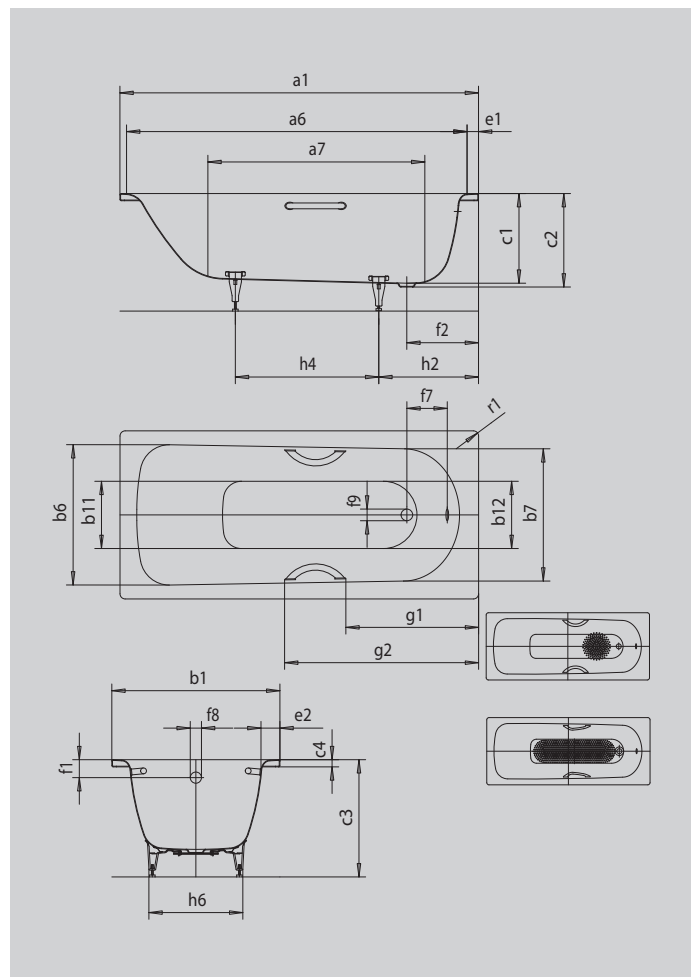

SANIFORM PLUS SANIFORM PLUS STAR

- one-seater bath with waste at foot end
- classic four-cornered model
- also available with grips
- made of KALDEWEI steel enamel

Similar illustration

Model		362
External length	a ₁	1600 mm
Internal length (top)	a ₆	1430 mm
Internal length (bottom)	a ₇	1050 mm
External width	b ₁	700 mm
Internal width (top)	b ₆ ; b ₇	550; 530 mm
Internal width (bottom)	b ₁₁ ; b ₁₂	390; 350 mm
Depth inside	c ₁	400 mm
Depth incl. waste hole	c ₂	410 mm
Height with feet	c ₃	545 - 560 mm
Height of rim	c ₄	32 mm
Width of rim (foot end; long side)	e ₁ ; e ₂	70; 75 mm
Distance top edge to centre of overflow hole	f ₁	63 mm
Distance bath edge to centre of waste hole	f ₂	310 mm
Distance centre of waste hole to centre of overflow hole	f ₇	212 mm
Diameter of overflow hole	f ₈	Ø 52 mm
Diameter of waste hole	f ₉	Ø 52 mm
Distance foot end of bath edge to centre of foot	h ₂	450 mm
Distance between the feet	h ₄	600 mm
Width of feet max.	h ₆	380 mm
External radius	r ₁	8 mm
Water volume		93 l
Net weight		45 kg
Diameter of anti-slip		Ø 288 mm
Full anti-slip		600 x 220 mm