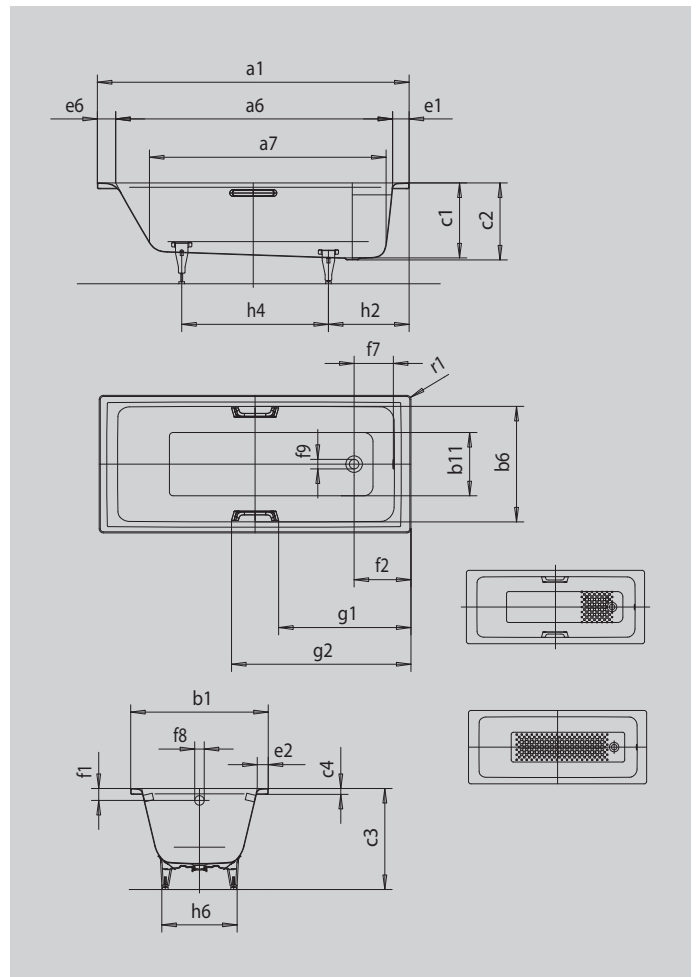

# PURO PURO STAR

- straightlined, purist design
- classic four-cornered model
- one-seater bath with waste at foot end
- perfect match for the PURO model range
- made of KALDEWEI steel enamel

Similar illustration

Model		683
External length	a <sub>1</sub>	1600 mm
Internal length (top)	a <sub>6</sub>	1410 mm
Internal length (bottom)	a <sub>7</sub>	1180 mm
External width	b <sub>1</sub>	700 mm
Internal width (top)	b <sub>6</sub>	580 mm
Internal width (bottom)	b <sub>11</sub>	410 mm
Depth inside	c <sub>1</sub>	410 mm
Depth incl. waste hole	c <sub>2</sub>	420 mm
Height with feet	c <sub>3</sub>	552 - 572 mm
Height of rim	c <sub>4</sub>	32 mm
Width of rim (foot end; long side; head end)	e <sub>1</sub> ; e <sub>2</sub> ; e <sub>6</sub>	90; 60; 100 mm
Distance top edge to centre of overflow hole	f <sub>1</sub>	65 mm
Distance bath edge to centre of waste hole	f <sub>2</sub>	310 mm
Distance centre of waste hole to centre of overflow hole	f <sub>7</sub>	214 mm
Diameter of overflow hole	f <sub>8</sub>	Ø 52 mm
Diameter of waste hole	f <sub>9</sub>	Ø 52 mm
Distance foot end of bath edge to centre of foot	h <sub>2</sub>	435 mm
Distance between the feet	h <sub>4</sub>	705 mm
Width of feet max.	h <sub>6</sub>	410 mm
External radius	r <sub>1</sub>	8 mm
Water volume		105 l
Net weight		46 kg
Anti-slip		300 x 300 mm
Full anti-slip		708 x 252 mm