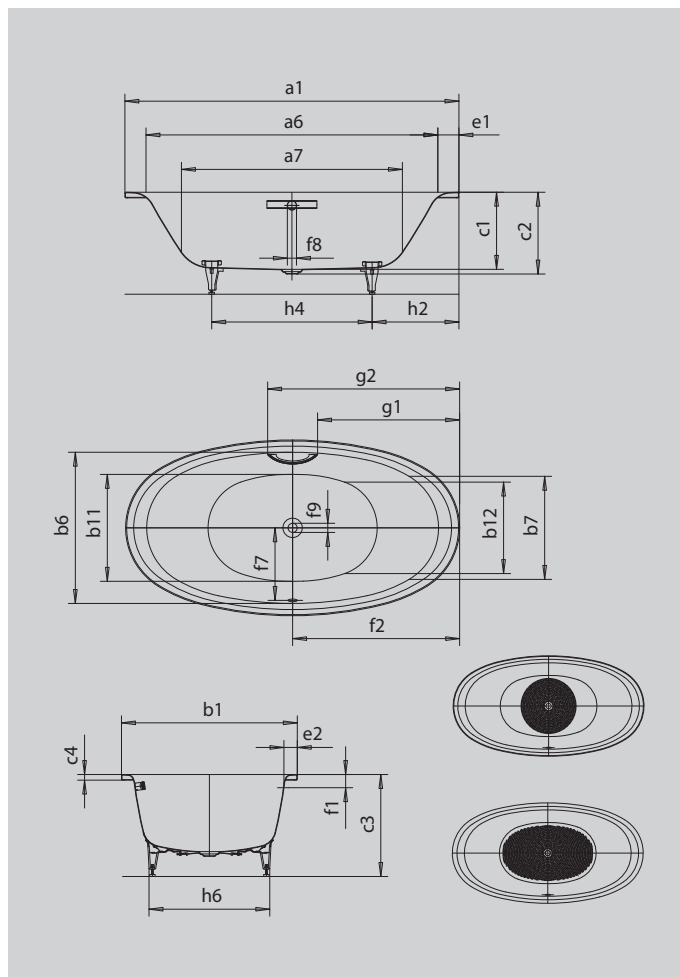

ELLIPSO DUO OVAL

- gently shaped shoulder rest for more pleasure and comfort
- elliptical exterior form reflects the interior form
- enamelled waste cover and overflow knob integrated in the bath design (also available with filling function)
- bathing with a friend: two identical back rests and centrally positioned waste
- made of KALDEWEI steel enamel

Similar illustration

Model		232
External length	a ₁	1900 mm
Internal length (top)	a ₆	1660 mm
Internal length (bottom)	a ₇	1260 mm
External width	b ₁	1000 mm
Internal width (top)	b ₆ ; b ₇	860; 585 mm
Internal width (bottom)	b ₁₁ ; b ₁₂	610; 520 mm
Depth inside	c ₁	440 mm
Depth incl. waste hole	c ₂	465 mm
Height with feet	c ₃	565 - 595 mm
Height of rim	c ₄	32 mm
Width of rim (foot end; long side)	e ₁ ; e ₂	120; 65 mm
Distance top edge to centre of overflow hole	f ₁	75 mm
Distance bath edge to centre of waste hole	f ₂	950 mm
Distance centre of waste hole to centre of overflow hole	f ₇	421 mm
Diameter of overflow hole	f ₈	Ø 52 mm
Diameter of waste hole	f ₉	Ø 52 mm
Distance bath edge (foot end) to start of grip	g ₁	808 mm
Distance bath edge (foot end) to end of grip	g ₂	1092 mm
Distance foot end of bath edge to centre of foot	h ₂	585 mm
Distance between the feet	h ₄	730 mm
Width of feet max.	h ₆	620 mm
Water volume		214 l
Net weight		55 kg
Diameter of anti-slip		Ø 587 mm
Full anti-slip		900 x 546 mm