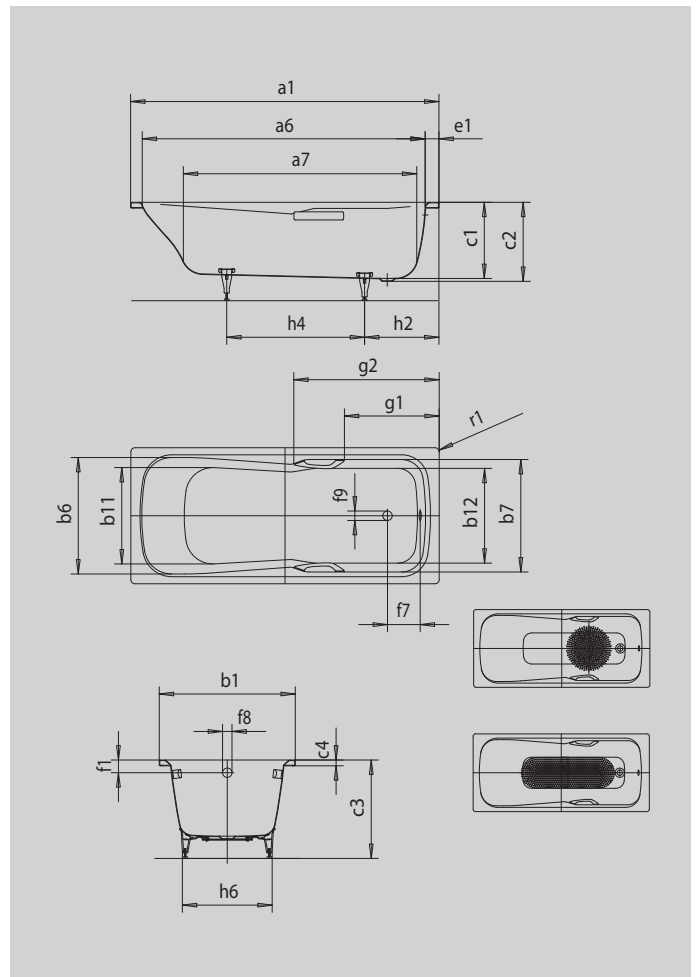

# DYNA SET DYNA SET STAR

- one-seater bath with waste at foot end
- combi-bath suitable for bathing and showering
- also available with grips
- made of KALDEWEI steel enamel

Similar illustration

Model		626
External length	a <sub>1</sub>	1600 mm
Internal length (top)	a <sub>6</sub>	1440 mm
Internal length (bottom)	a <sub>7</sub>	1155 mm
External width	b <sub>1</sub>	700 mm
Internal width (top)	b <sub>6</sub> ; b <sub>7</sub>	590; 590 mm
Internal width (bottom)	b <sub>11</sub> ; b <sub>12</sub>	450; 470 mm
Depth inside	c <sub>1</sub>	420 mm
Depth incl. waste hole	c <sub>2</sub>	430 mm
Height with feet	c <sub>3</sub>	561 - 586 mm
Height of rim	c <sub>4</sub>	32 mm
Width of rim (foot end)	e <sub>1</sub>	100 mm
Distance top edge to centre of overflow hole	f <sub>1</sub>	70 mm
Distance bath edge to centre of waste hole	f <sub>2</sub>	310 mm
Distance centre of waste hole to centre of overflow hole	f <sub>7</sub>	206 mm
Diameter of overflow hole	f <sub>8</sub>	Ø 52 mm
Diameter of waste hole	f <sub>9</sub>	Ø 52 mm
Distance foot end of bath edge to centre of foot	h <sub>2</sub>	410 mm
Distance between the feet	h <sub>4</sub>	690 mm
Width of feet max.	h <sub>6</sub>	445 mm
External radius	r <sub>1</sub>	8 mm
Water volume		122 l
Net weight		46 kg
Diameter of anti-slip		Ø 288 mm
Full anti-slip		850 x 240 mm