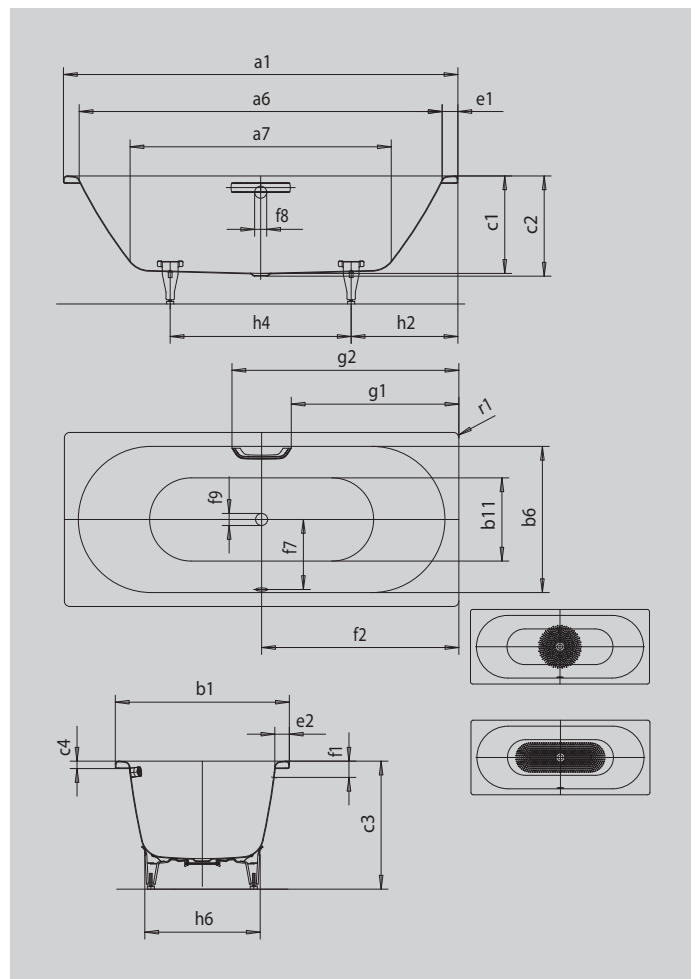

CLASSIC DUO

- minimalist simplicity and unpretentious elegance are the hallmarks of this bathtub
- classic four-corner version
- Bathing for two: two identical backrests and centrally positioned waste outlet
- made of KALDEWEI steel enamel

Similar illustration

Model		103
External length	a ₁	1600 mm
Internal length (top)	a ₆	1480 mm
Internal length (bottom)	a ₇	1030 mm
External width	b ₁	700 mm
Internal width (top)	b ₆	580 mm
Internal width (bottom)	b ₁₁	450 mm
Depth inside	c ₁	420 mm
Depth incl. waste hole	c ₂	430 mm
Height with feet	c ₃	570 - 605 mm
Height of rim	c ₄	32 mm
Width of rim (foot end; long side)	e ₁ ; e ₂	60; 60 mm
Distance top edge to centre of overflow hole	f ₁	70 mm
Distance bath edge to centre of waste hole	f ₂	800 mm
Distance centre of waste hole to centre of overflow hole	f ₇	280 mm
Diameter of overflow hole	f ₈	Ø 52 mm
Diameter of waste hole	f ₉	Ø 52 mm
Distance bath edge (foot end) to start of grip	g ₁	672 mm
Distance bath edge (foot end) to end of grip	g ₂	928 mm
Distance foot end of bath edge to centre of foot	h ₂	560 mm
Distance between the feet	h ₄	480 mm
Width of feet max.	h ₆	430 mm
External radius	r ₁	23 mm
Water volume		95 l
Net weight		44 kg
Diameter of anti-slip		Ø 288 mm
Full anti-slip		850 x 240 mm