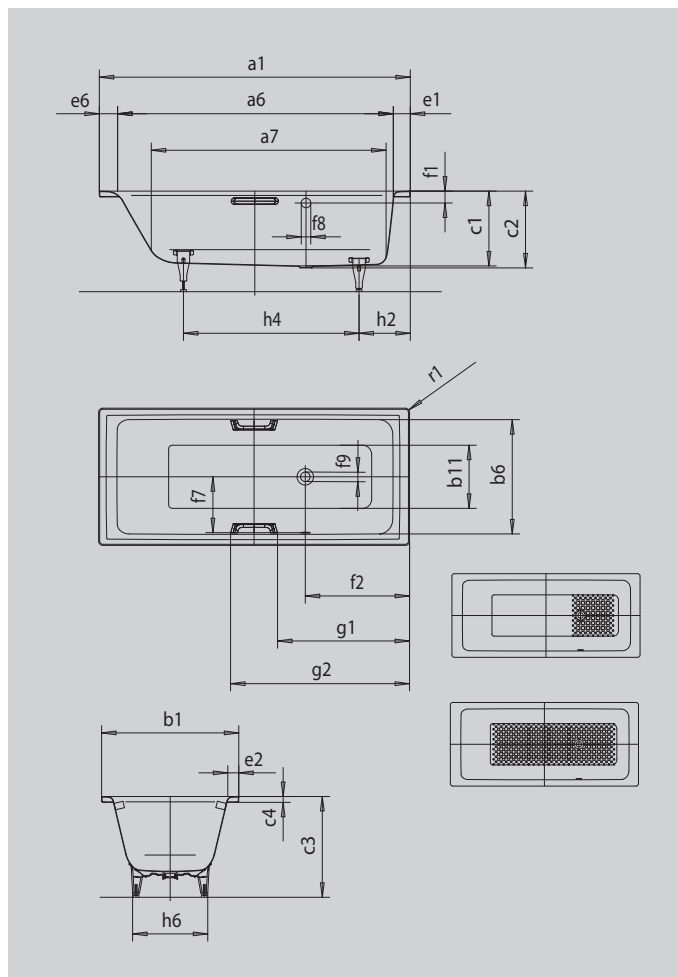

# PURO/PURO STAR WITH SIDE OVERFLOW

- straightlined, purist design
- classic four-cornered model
- one-seater bath with side overflow
- perfect match for the PURO model range
- made of KALDEWEI steel enamel

Similar illustration

Model		684
External length	a <sub>1</sub>	1600 mm
Internal length (top)	a <sub>6</sub>	1410 mm
Internal length (bottom)	a <sub>7</sub>	1180 mm
External width	b <sub>1</sub>	700 mm
Internal width (top)	b <sub>6</sub>	580 mm
Internal width (bottom)	b <sub>11</sub>	410 mm
Depth inside	c <sub>1</sub>	410 mm
Depth incl. waste hole	c <sub>2</sub>	420 mm
Height with feet	c <sub>3</sub>	552 - 572 mm
Height of rim	c <sub>4</sub>	32 mm
Width of rim (foot end; long side; head end)	e <sub>1</sub> ; e <sub>2</sub> ; e <sub>6</sub>	90; 60; 100 mm
Distance top edge to centre of overflow hole	f <sub>1</sub>	70 mm
Distance bath edge to centre of waste hole	f <sub>2</sub>	570 mm
Distance centre of waste hole to centre of overflow hole	f <sub>7</sub>	275 mm
Diameter of overflow hole	f <sub>8</sub>	Ø 52 mm
Diameter of waste hole	f <sub>9</sub>	Ø 52 mm
Distance foot end of bath edge to centre of foot	h <sub>2</sub>	435 mm
Distance between the feet	h <sub>4</sub>	705 mm
Width of feet max.	h <sub>6</sub>	410 mm
External radius	r <sub>1</sub>	23 mm
Water volume		105 l
Net weight		45 kg
Anti-slip		300 x 300 mm
Full anti-slip		708 x 252 mm