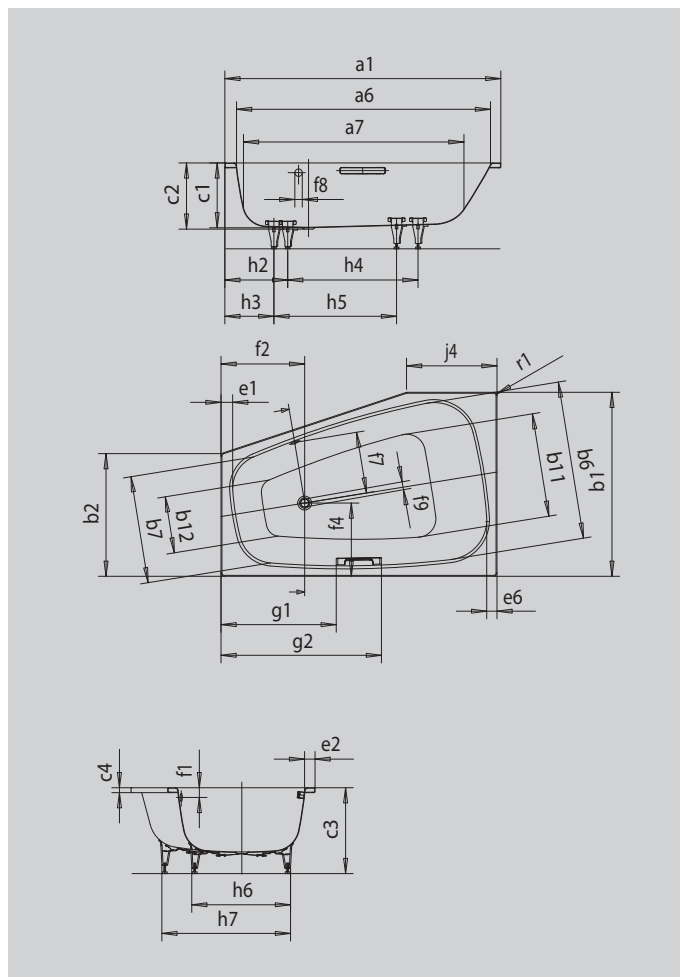

PLAZA DUO RIGHT

- the spacious interior enables you to adopt a wide range of positions when bathing
- available as right or left-hand model
- bathing with a friend: sit next to each other
- made of KALDEWEI steel enamel

Similar illustration

Model		190
External length	a ₁	1800 mm
Internal length (top)	a ₆	1625 mm
Internal length (bottom)	a ₇	1410 mm
External width	b ₁	1200 mm
External width	b ₂	800 mm
Internal width (top)	b ₆ ; b ₇	1035; 700 mm
Internal width (bottom)	b ₁₁ ; b ₁₂	738; 370 mm
Depth inside	c ₁	420 mm
Depth incl. waste hole	c ₂	430 mm
Height with feet	c ₃	552 - 560 mm
Height of rim	c ₄	32 mm
Width of rim (foot end; long side; head end)	e ₁ ; e ₂ ; e ₆	74; 66; 61 mm
Distance top edge to centre of overflow hole	f ₁	70 mm
Distance bath edge to centre of waste hole	f ₂	545 mm
Distance bath edge (lengthwise) to centre of waste hole	f ₄	478 mm
Distance centre of waste hole to centre of overflow hole	f ₇	409 mm
Diameter of overflow hole	f ₈	Ø 52 mm
Diameter of waste hole	f ₉	Ø 52 mm
Distance bath edge (foot end) to start of grip	g ₁	751 mm
Distance bath edge (foot end) to end of grip	g ₂	1047 mm
Distance foot end of bath edge to centre of foot	h ₂ ; h ₃	320; 410 mm
Distance between the feet	h ₄ ; h ₅	800; 850 mm
Width of feet max.	h ₆ ; h ₇	600 - 880 mm
Length of straight side	j ₄	590 mm
External radius	r ₁	23 mm
Water volume		273 l
Net weight		66 kg