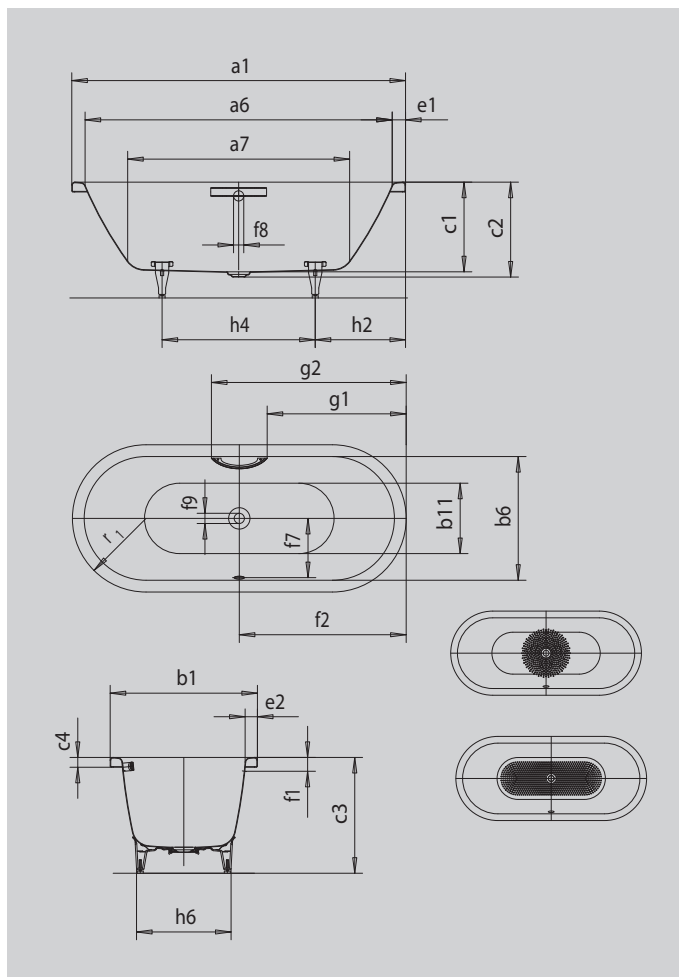

# CENTRO DUO OVAL

- pure simplicity and unpretentious elegance distinguish these baths
- enamelled waste cover and overflow knob integrated in the bath design (also available with filling function)
- bathing with a friend: two identical back rests and centrally positioned waste
- made of KALDEWEI steel enamel

Similar illustration

GRIP DISCREET OPULENCE

Model		127
External length	a <sub>1</sub>	1700 mm
Internal length (top)	a <sub>6</sub>	1580 mm
Internal length (bottom)	a <sub>7</sub>	1130 mm
External width	b <sub>1</sub>	750 mm
Internal width (top)	b <sub>6</sub>	630 mm
Internal width (bottom)	b <sub>11</sub>	510 mm
Depth inside	c <sub>1</sub>	460 mm
Depth incl. waste hole	c <sub>2</sub>	485 mm
Height with feet	c <sub>3</sub>	605 - 640 mm
Height of rim	c <sub>4</sub>	50 mm
Width of rim (foot end; long side)	e <sub>1</sub> ; e <sub>2</sub>	60; 60 mm
Distance top edge to centre of overflow hole	f <sub>1</sub>	70 mm
Distance bath edge to centre of waste hole	f <sub>2</sub>	850 mm
Distance centre of waste hole to centre of overflow hole	f <sub>7</sub>	307 mm
Diameter of overflow hole	f <sub>8</sub>	Ø 52 mm
Diameter of waste hole	f <sub>9</sub>	Ø 52 mm
Distance bath edge (foot end) to start of grip	g <sub>1</sub>	708 mm
Distance bath edge (foot end) to end of grip	g <sub>2</sub>	992 mm
Distance foot end of bath edge to centre of foot	h <sub>2</sub>	560 mm
Distance between the feet	h <sub>4</sub>	580 mm
Width of feet max.	h <sub>6</sub>	465 mm
External radius	r <sub>1</sub>	375 mm
Water volume		156 l
Net weight		48 kg
Pedestal		5030
Diameter of anti-slip		Ø 435 mm
Full anti-slip		900 x 300 mm