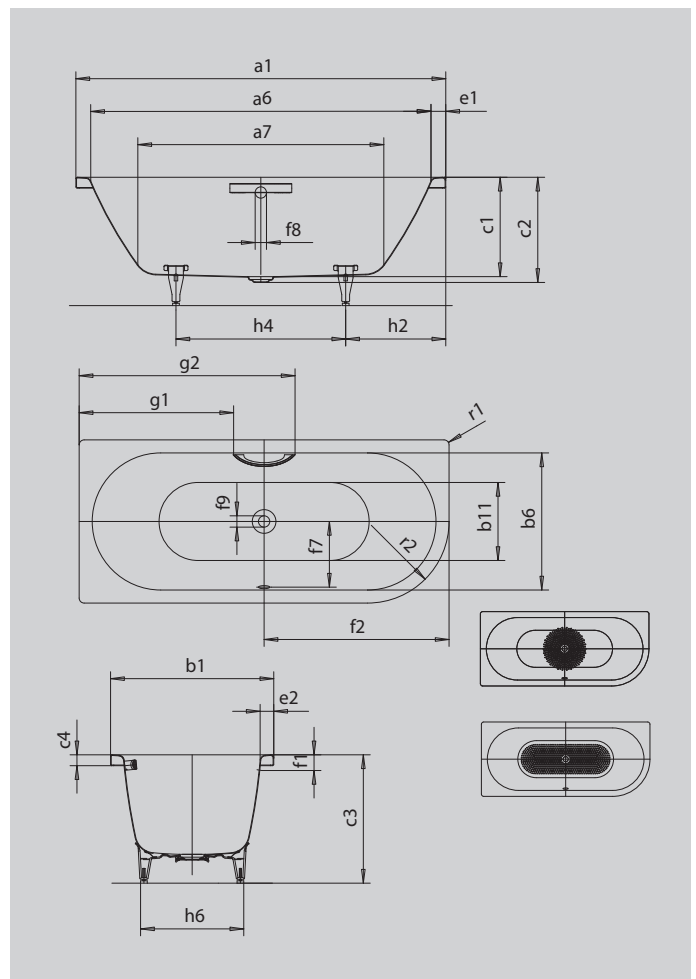

# CENTRO DUO 1 RIGHT

- pure simplicity and unpretentious elegance distinguish these baths
- enamelled waste cover and overflow knob integrated in the bath design (also available with filling function)
- bathing with a friend: two identical back rests and centrally positioned waste
- made of KALDEWEI steel enamel

Similar illustration

Model		130
External length	$a_1$	1700 mm
Internal length (top)	$a_6$	1580 mm
Internal length (bottom)	$a_7$	1130 mm
External width	$b_1$	750 mm
Internal width (top)	$b_6$	630 mm
Internal width (bottom)	$b_{11}$	510 mm
Depth inside	$c_1$	460 mm
Depth incl. waste hole	$c_2$	485 mm
Height with feet	$c_3$	605 - 640 mm
Height of rim	$c_4$	50 mm
Width of rim (foot end; long side)	$e_1; e_2$	60; 60 mm
Distance top edge to centre of overflow hole	$f_1$	70 mm
Distance bath edge to centre of waste hole	$f_2$	850 mm
Distance centre of waste hole to centre of overflow hole	$f_7$	307 mm
Diameter of overflow hole	$f_8$	Ø 52 mm
Diameter of waste hole	$f_9$	Ø 52 mm
Distance bath edge (foot end) to start of grip	$g_1$	708 mm
Distance bath edge (foot end) to end of grip	$g_2$	992 mm
Distance foot end of bath edge to centre of foot	$h_2$	560 mm
Distance between the feet	$h_4$	580 mm
Width of feet max.	$h_6$	465 mm
External radius	$r_1$	23 mm
External radius	$r_2$	375 mm
Water volume		156 l
Net weight		53 kg
Pedestal		5030
Diameter of anti-slip		Ø 435 mm
Full anti-slip		900 x 300 mm