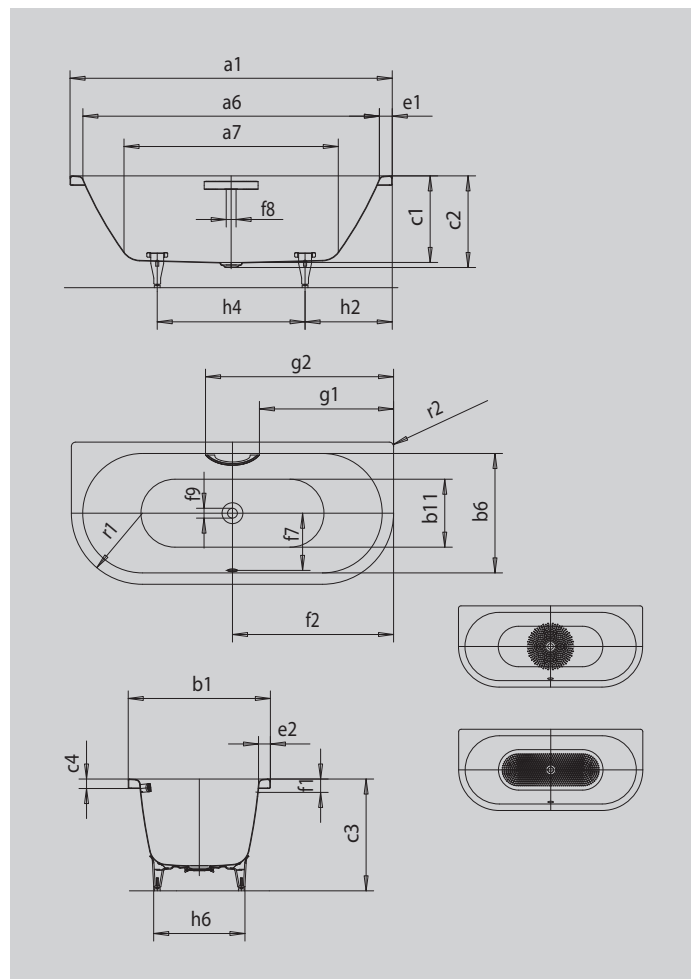

CENTRO DUO 2

- pure simplicity and unpretentious elegance distinguish these baths
- enamelled waste cover and overflow knob integrated in the bath design (also available with filling function)
- bathing with a friend: two identical back rests and centrally positioned waste
- made of KALDEWEI steel enamel

Similar illustration

Model		131
External length	a_1	1700 mm
Internal length (top)	a_6	1580 mm
Internal length (bottom)	a_7	1130 mm
External width	b_1	750 mm
Internal width (top)	b_6	630 mm
Internal width (bottom)	b_{11}	510 mm
Depth inside	c_1	460 mm
Depth incl. waste hole	c_2	485 mm
Height with feet	c_3	605 - 640 mm
Height of rim	c_4	50 mm
Width of rim (foot end; long side)	$e_1; e_2$	60; 60 mm
Distance top edge to centre of overflow hole	f_1	70 mm
Distance bath edge to centre of waste hole	f_2	850 mm
Distance centre of waste hole to centre of overflow hole	f_7	307 mm
Diameter of overflow hole	f_8	Ø 52 mm
Diameter of waste hole	f_9	Ø 52 mm
Distance bath edge (foot end) to start of grip	g_1	708 mm
Distance bath edge (foot end) to end of grip	g_2	992 mm
Distance foot end of bath edge to centre of foot	h_2	560 mm
Distance between the feet	h_4	580 mm
Width of feet max.	h_6	465 mm
External radius	r_1	23 mm
External radius	r_2	375 mm
Water volume		156 l
Net weight		51 kg
Pedestal		5030
Diameter of anti-slip		Ø 435 mm
Full anti-slip		900 x 300 mm