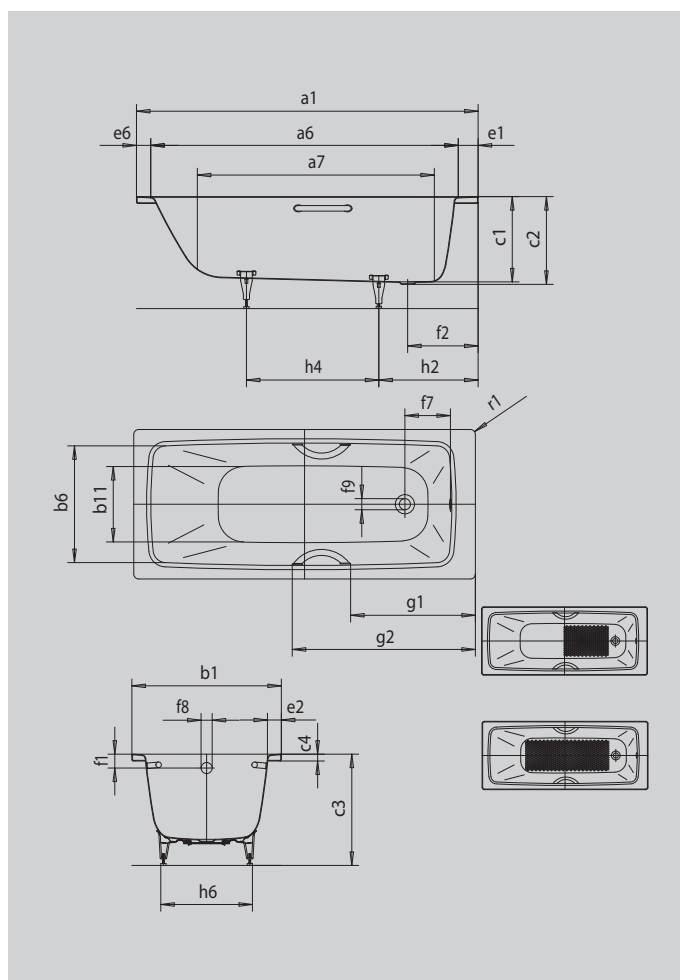

CAYONO

CAYONO STAR

- one-seater bath with waste at foot end
- independent Anti-slip design
- modern rectangular bathtub with spacious interior of the tub
- also available with grips
- made of KALDEWEI steel enamel

Similar illustration

Model		747
External length	a ₁	1500 mm
Internal length (top)	a ₆	1310 mm
Internal length (bottom)	a ₇	1010 mm
External width	b ₁	700 mm
Internal width (top)	b ₆	570 mm
Internal width (bottom)	b ₁₁	400 mm
Depth inside	c ₁	400 mm
Depth incl. waste hole	c ₂	410 mm
Height with feet	c ₃	535 - 555 mm
Height of rim	c ₄	32 mm
Width of rim (foot end; long side; head end)	e ₁ ; e ₂ ; e ₆	110; 63; 80 mm
Distance top edge to centre of overflow hole	f ₁	65 mm
Distance bath edge to centre of waste hole	f ₂	330 mm
Distance centre of waste hole to centre of overflow hole	f ₇	213 mm
Diameter of overflow hole	f ₈	Ø 52 mm
Diameter of waste hole	f ₉	Ø 52 mm
Distance foot end of bath edge to centre of foot	h ₂	450 mm
Distance between the feet	h ₄	560 mm
Width of feet max.	h ₆	435 mm
External radius	r ₁	23 mm
Water volume		89 l
Net weight		43 kg
Anti-slip		455 x 315 mm
Full anti-slip		655 x 315 mm