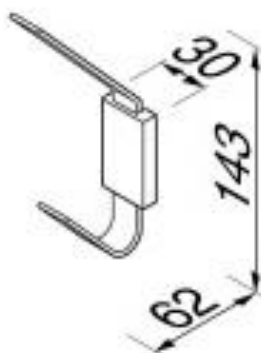

Frame Collection

918415-06
Hook, double

- Material: Brass
- Finish: matte black powder coating
- Concealed fixing
- Incl. mounting set
- Guarantee period: 15 years

30x62x43 mm

Quality is in our DNA. Our accessories last a bathroom life and are found in the world's best-known hotels and largest cruise ships, where the products are used intensively and where our accessories have to meet high requirements when it comes to functionality, design, installation and ease of use. Coram reserves the right to change product specification.